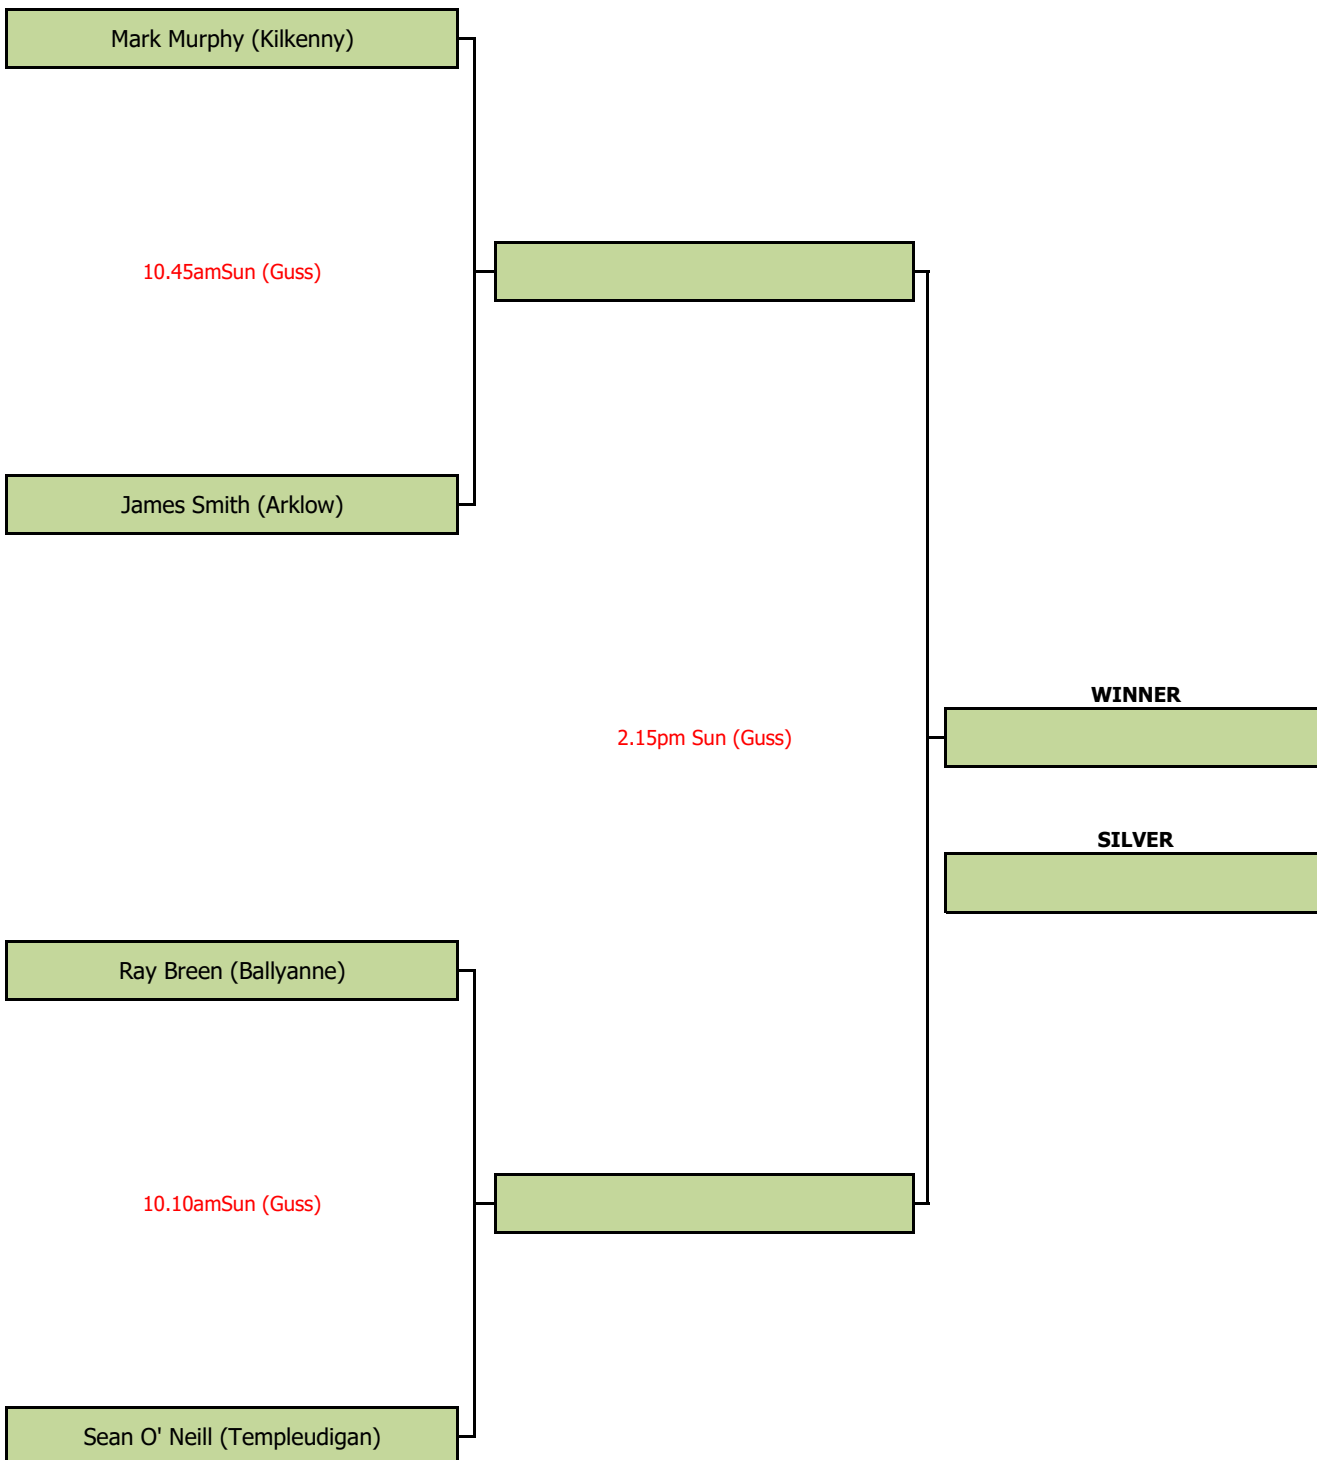

# All Ireland 60x30 Singles Ladies Senior