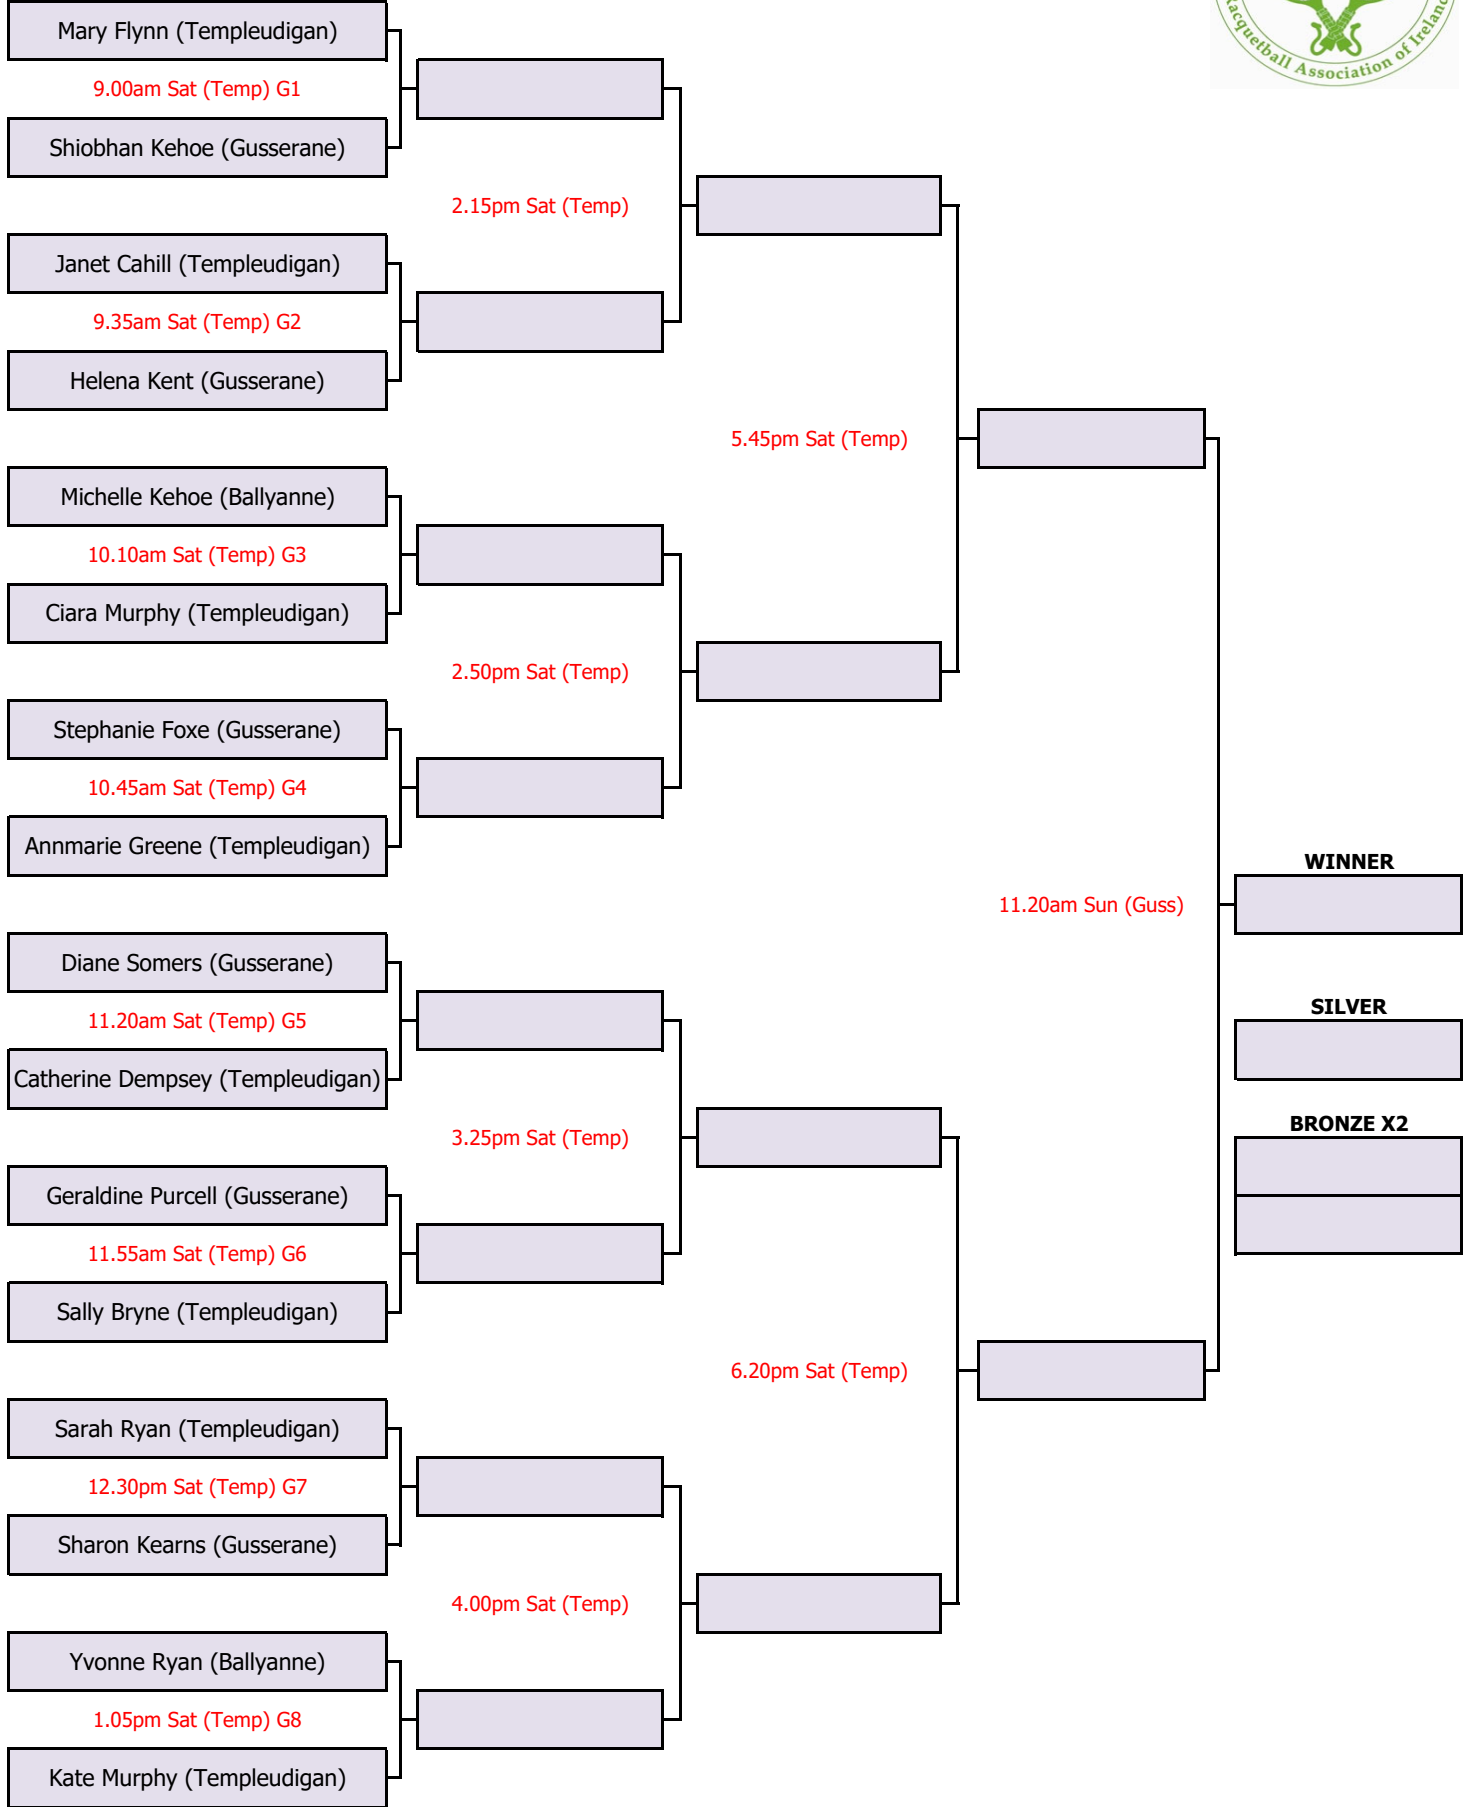

All Ireland 60x30 Singles Ladies Intermediate (First Round Losers play Novice)