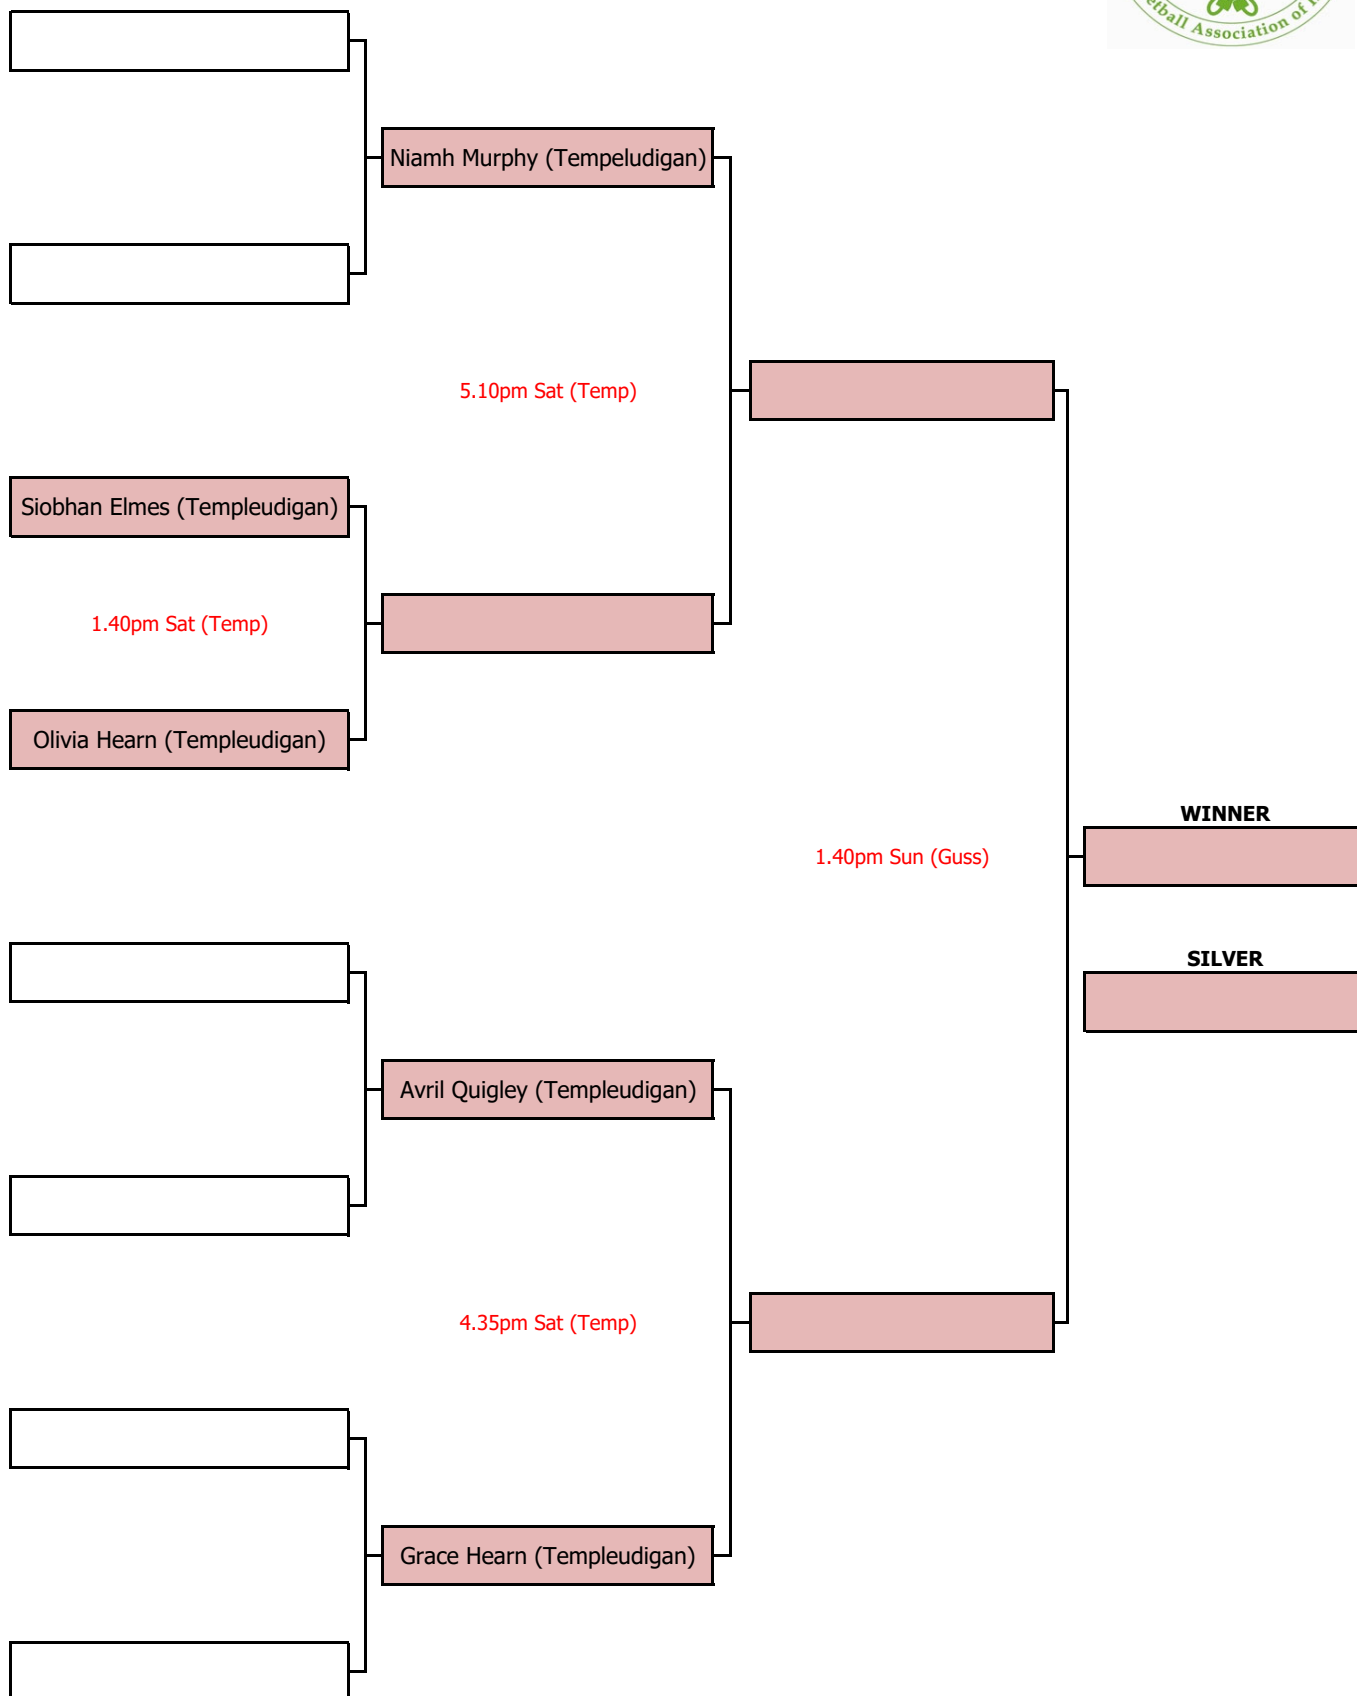

# All Ireland 60x30 Singles Ladies Senior