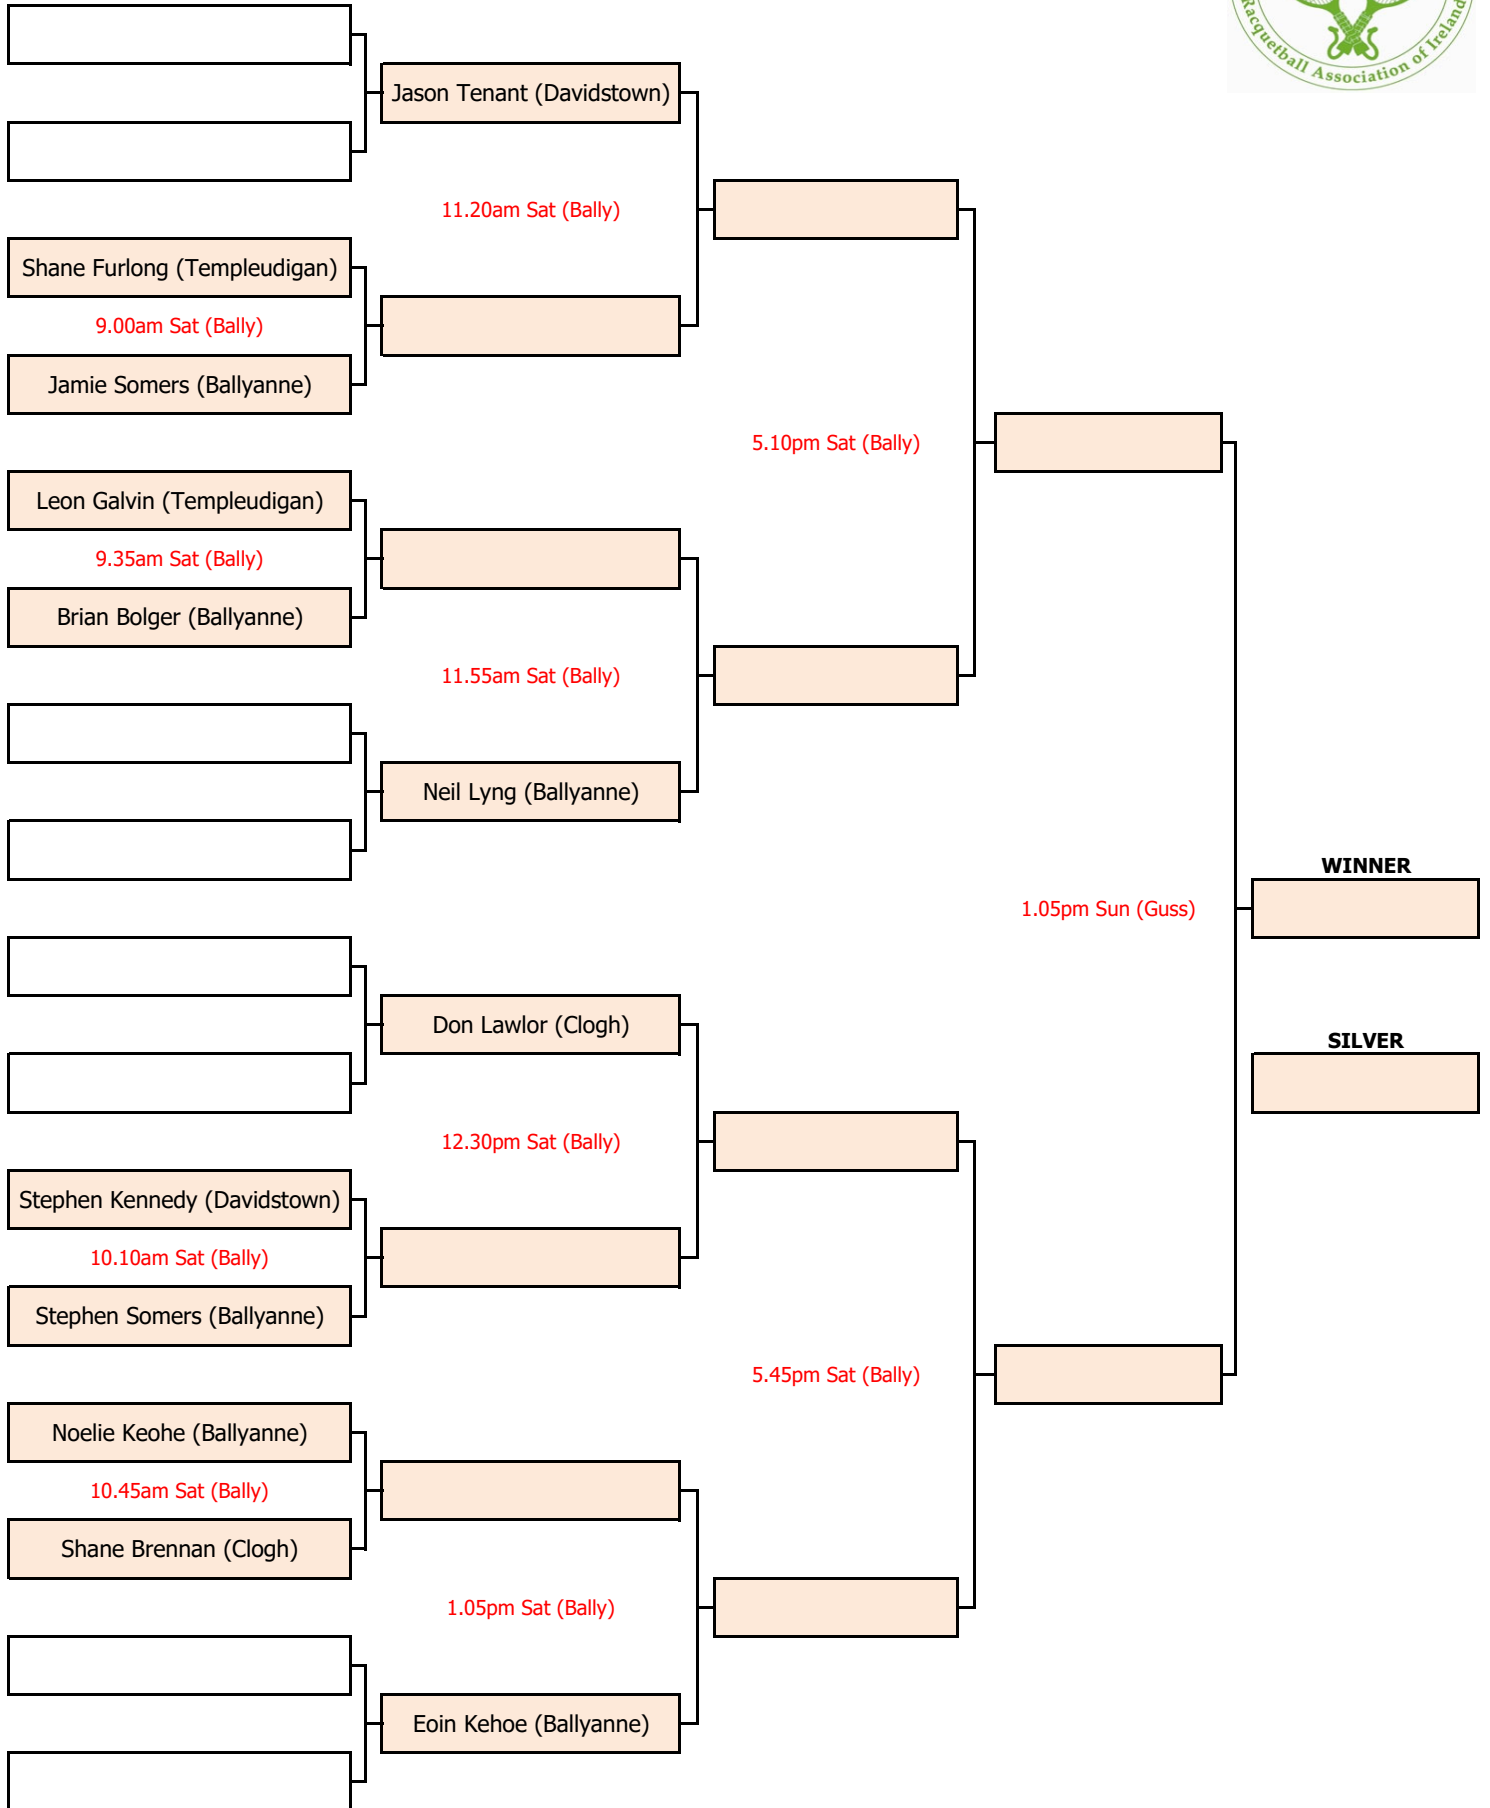

All Ireland 60x30 Singles Mens B (First Match Losers Play C)